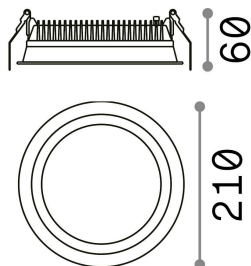

General info

Technical - Recessed lights

Indoor ceiling recessed projector with integrated LED sources, enhanced protection and direct light emission

Ean	8021696248783
Item	DEEP FI 30W 3000K
Installation	Recessed (Ceiling)
Guarantee	5 years
Gross weight	0.9 kg
Volume	0.005281 m ³

Technical info

Net weight	0.65 kg
Insulation class	II
Protection index	IP20
Compliance	CE
Operating temperature	0° ~ +40 °C
Full load efficiency	X
Dimmer	NO, On-Off
Power output	220-240 V AC 50/60 Hz
Power supply	Separate, included Replaceable (by qualified operators only), electronic
Recessed specifications	Ø 200 - h. ≥ 100 , 3-40
Front protection index	IP44
Accessories not included	Dimmable driver

Source info

Integrated source	Integrated LED module
Replaceable source	Replaceable (by qualified operators only)
Power	30 W
Emission	Direct
Max consumption	max 30 W
Features LED	LED SMD
CCT LED	3000 K
Duration LED (t. 25°C)	50000 h
CRI	> 80
Light beam	77°
Light beam flux	4150 lm
Useful light flux	3010 lm
Standby power	< 0.50 W